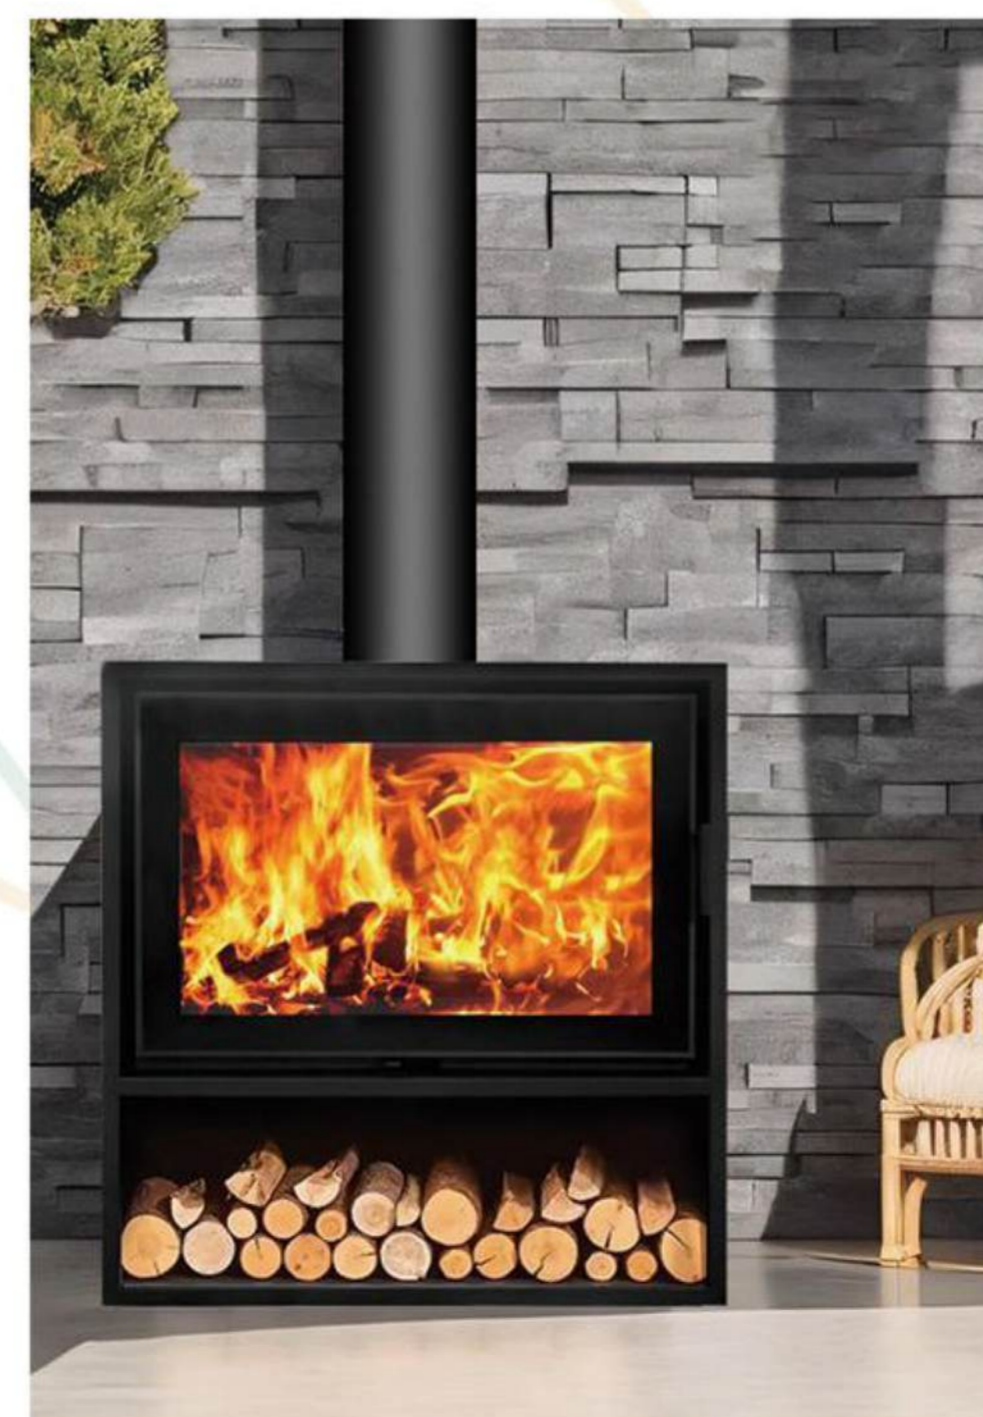

YH-11

Model	External dimensions
YH-11	600*450*1100
Material	Double carbon steel
Heating area	100 square
Diameter of the pipe	152MM
Fire observation window	430*510
Smoke outlet part	Top