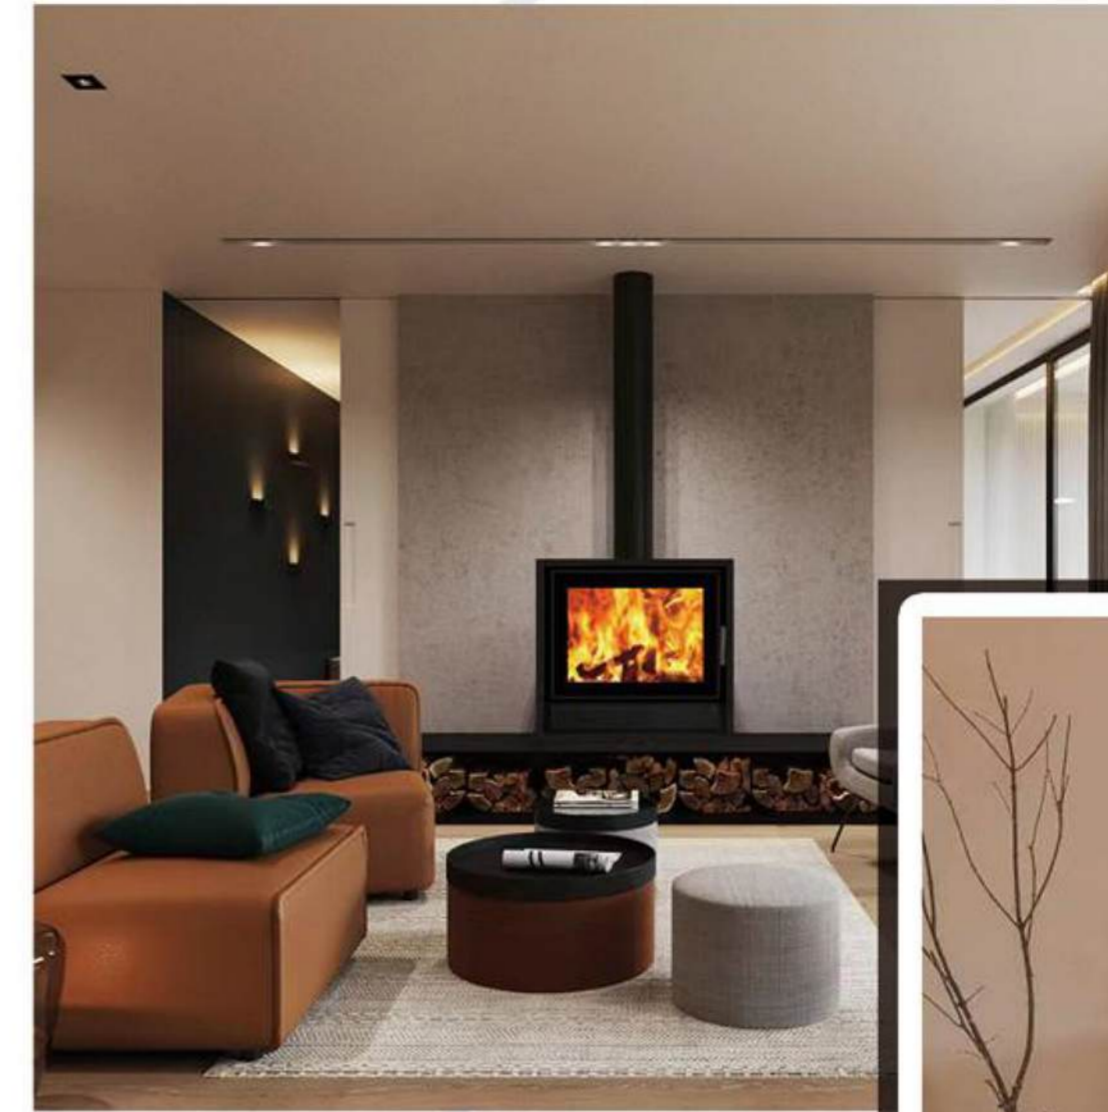

04-950

Model	External dimensions
04-950 single-glass	950mm*430mm*580mm
04-950 double-glass	950mm*430mm*580mm
04-950 Three glass	950mm*430mm*580mm
Material	steel plate
Heating area	150 ²
Diameter of the pipe	152 mm
Fire observation window	790mm*369mm
Smoke outlet part	Top