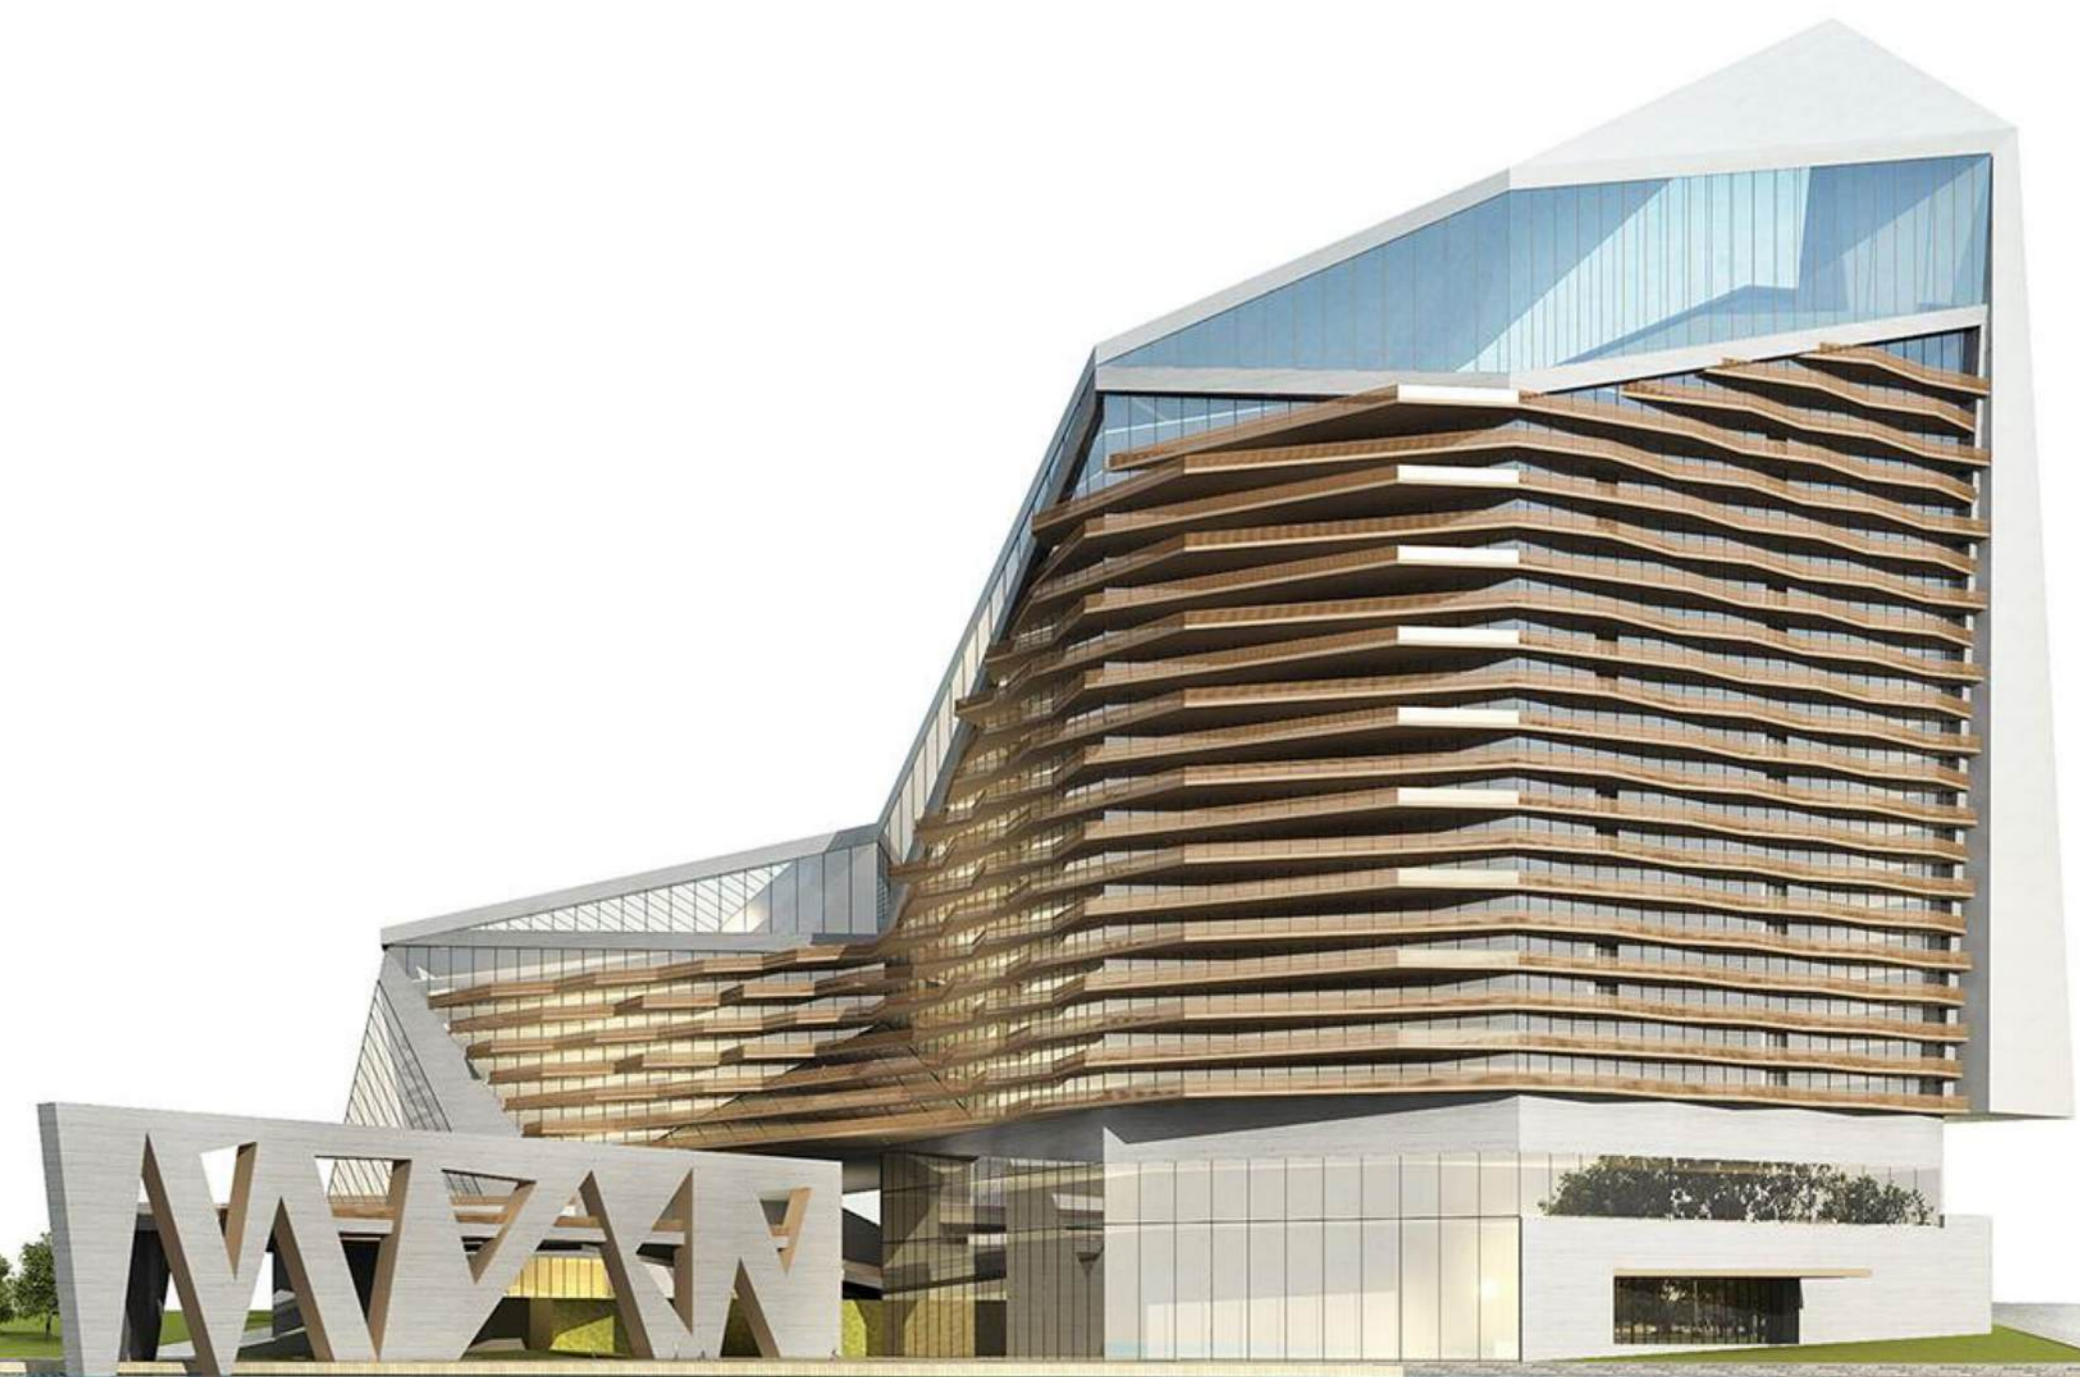

Backed by a highly skilled technical team and a proactive after-sales service department, Zhuwei has earned coveted UTEM CE and 3C certifications for its product range. These certifications have paved the way for global expansion, with products being distributed to more than 50 countries, including key markets in the US, Canada, Australia, New Zealand, Southeast Asia, and Europe. Zhuwei's core values center around establishing successful partnerships with clients, offering not only OEM services but also serving as a reliable sourcing partner in China.

The company's competitive edge lies in its dedication to superior quality and cost-effective pricing for OEM and ODM products. With over a decade of expertise in sheet metal processing and robust research and development capabilities, Zhuwei consistently delivers solutions that not only meet but exceed industry standards. This commitment cements Zhuwei's reputation as a trusted provider of top-tier, dependable products on a global scale, ensuring client satisfaction and long-lasting partnerships.